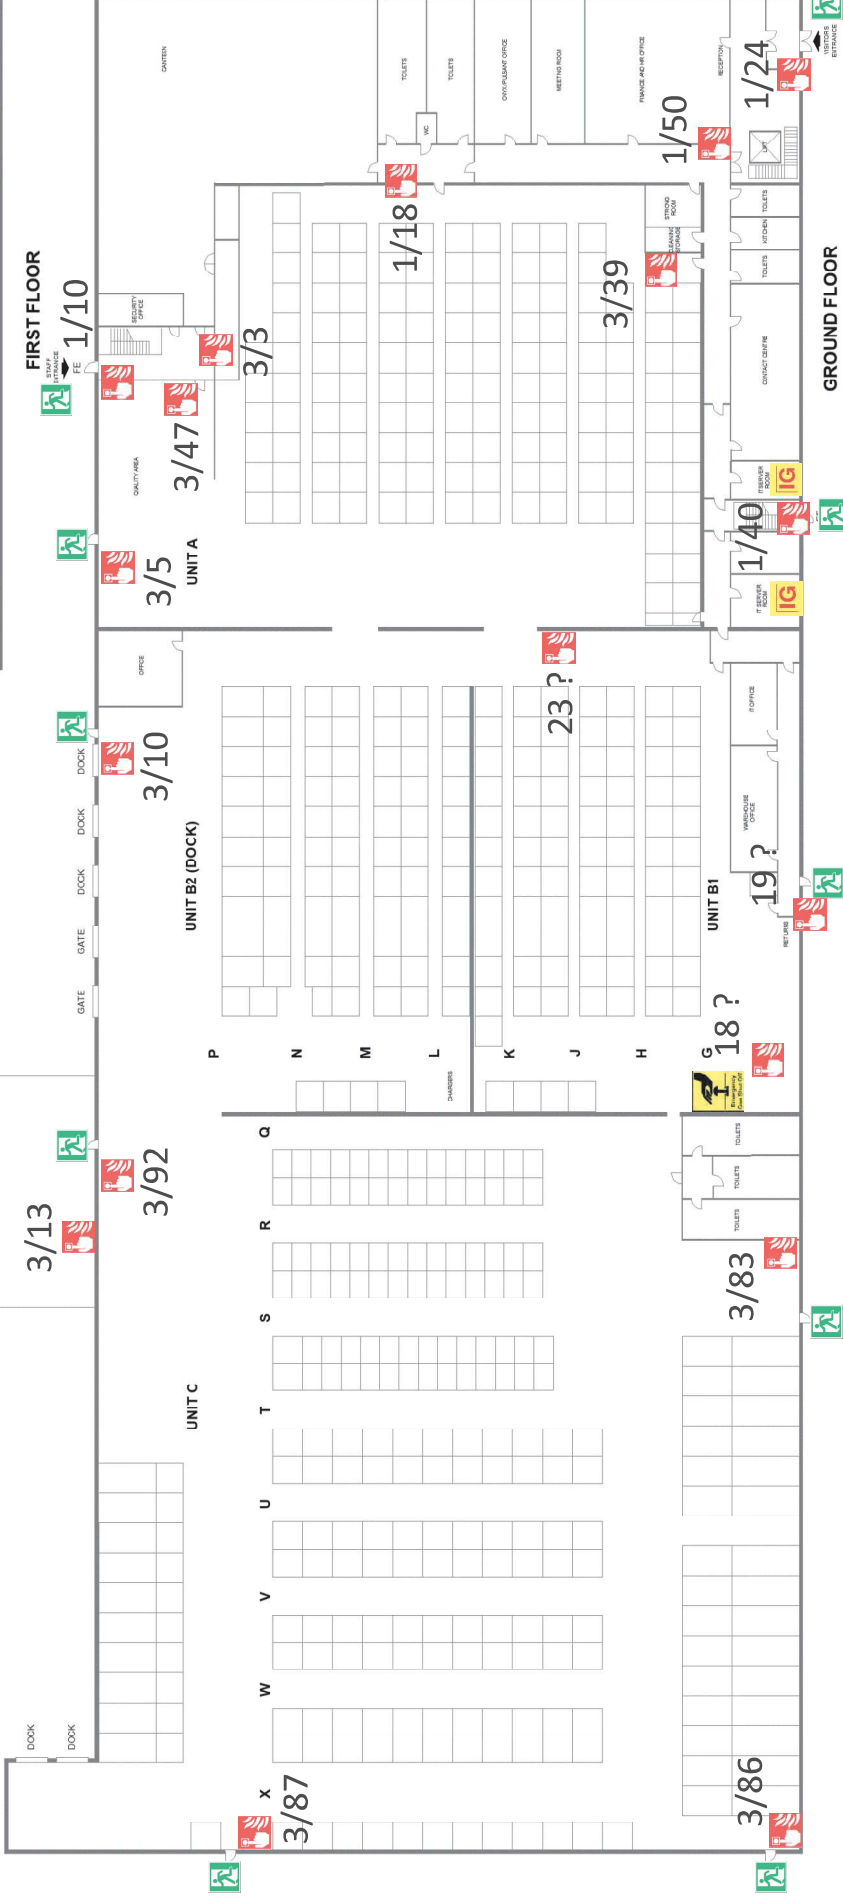

Call points, BGUs  
 Unit 1  
 Loop/Address